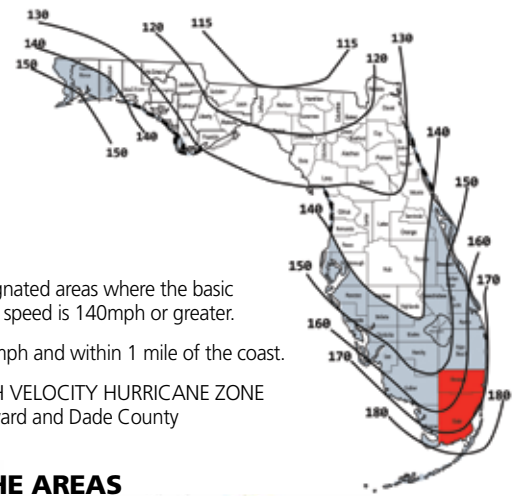

FLORIDA WIND-BORNE DEBRIS REGION FOR RISK CATEGORY II BUILDINGS

0.125" Glass Panel
0.09" PVB Interlayer
0.125" Glass Panel
Decorative Panel
Tempered Safety Glass