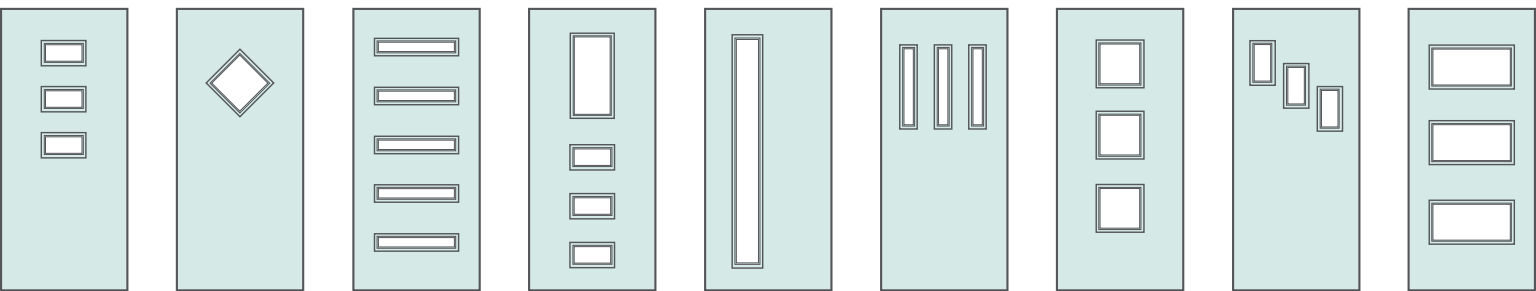

SPOTLIGHTS® DOORGLASS

DESIGN THE DOOR THAT FITS YOUR STYLE