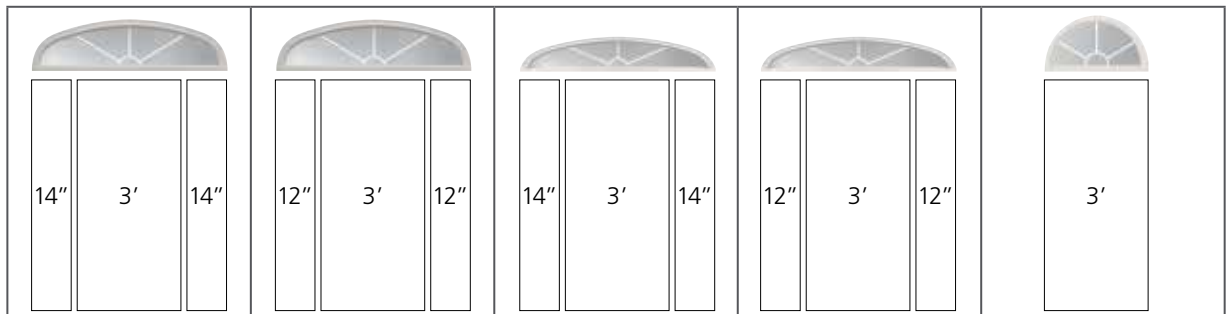

SIZE	66⁷/₈ x 13³/₄ 5L			62⁷/₈ x 13³/₄ 5L			66⁷/₈ x 9³/₄ 5L			62⁷/₈ x 9³/₄ 5L			35⁷/₈ x 17³/₄ 5L		
BAR WIDTH	5/8"			5/8"			5/8"			5/8"			5/8"		
WHITE	■			■			■			■			■		

Available in Clear only