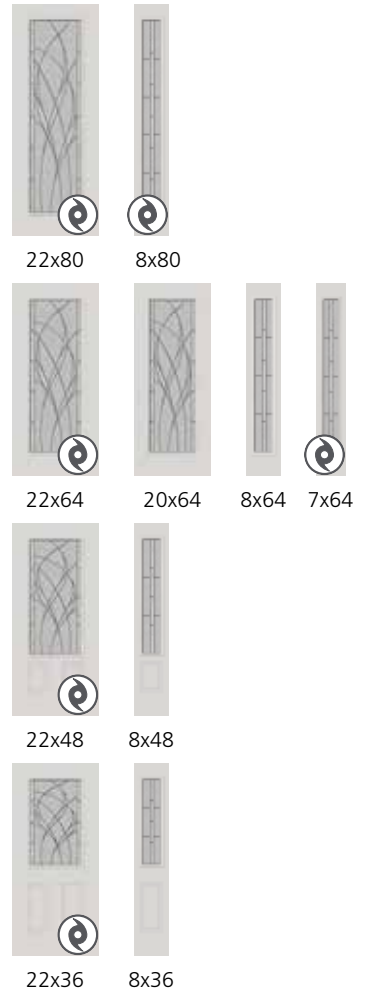

FEEL THE BREEZE

WATERSIDE

This design offers high privacy

BLACK CHROME