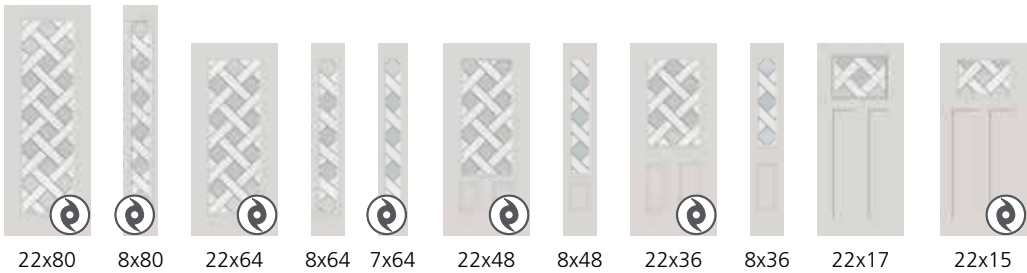

WATCH THE VIDEO
or visit odl.com/margate

This design offers maximum privacy

MARGATE

BADA BLING

NEW

PLATINUM NICKEL

22x80 8x80 22x64 8x64 7x64 22x48 8x48 22x36 8x36 22x17 22x15

WELCOME BACK, I MIST YOU