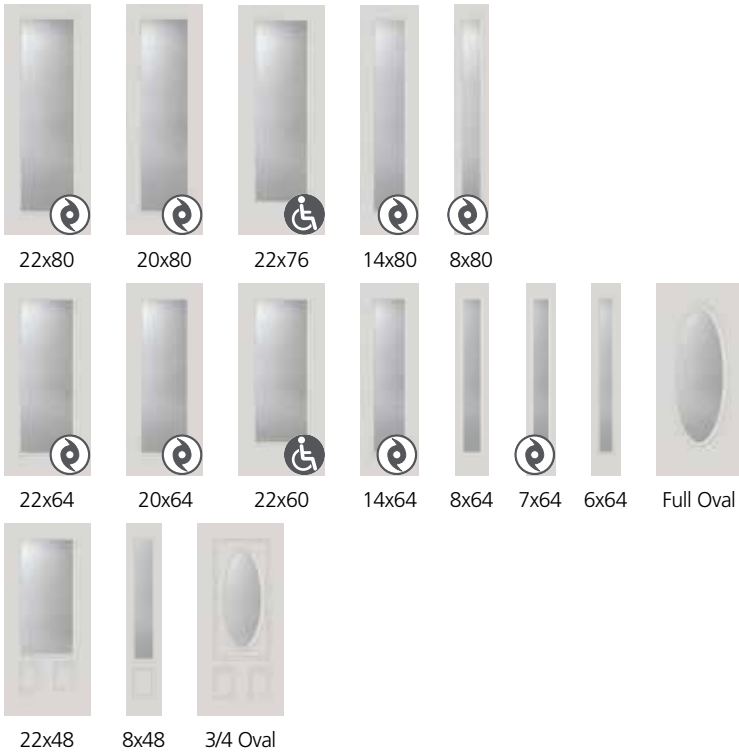

Gray Turtle Glass can be found on pg. 78