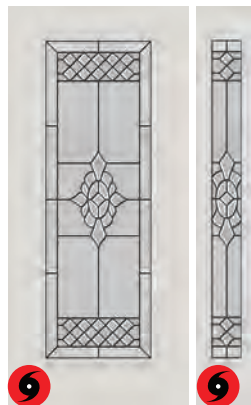

2264-GTN • 0764-GTN

Everyday
Collection