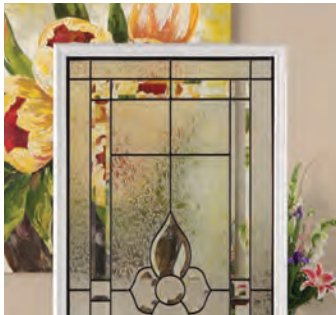

Doorglass Privacy

As Western Reflections continues to add a variety of doorglass designs with different types of glass, our customers are asking questions about how we determine our privacy levels.

With no industry standard, every manufacturer is free to determine what the opacity or privacy level is for their doorglass. We are pleased to announce that we are leading the way with a standard test using a spectrophotometer to produce an objective number for every glass, every time.

We've removed the confusion of arbitrary numbers, simplified our privacy levels to four categories and we now show visual examples for each level of privacy. See for yourself, go to western-reflections.com/catalog.

Low Privacy

- AURORA
- CELEBRATION
- CUMULUS
- DYNASTY
- ELAN
- FONTANA
- IMPERIAL
- MISTIFY
- PRINCESS
- RADIANT STAR
- ST CHARLES
- VAPOR
- WINDSOR