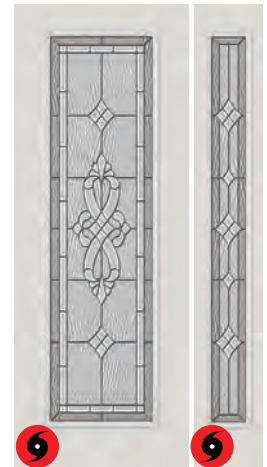

Windsor provides maximum privacy.

Severe Weather available

2248-WSR • 0848-WSR

2064-WSR • 0864-WSR

2264-WSR • 0764-WSR

2280-WSR • 0880-WSR

Frames

Spotlights®
Doorglass