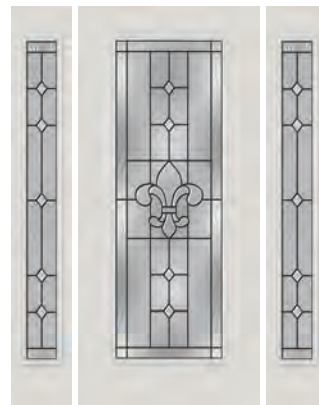

Opticks
Textured Glass

Decorative
Doorglass

Everyday
Collection

949-STC • 0848-STC

2248-STC • 0848-STC

0864-STC • 2264-STC • 0764-STC

2264-PRK • 0864-PRK

2217-PRK