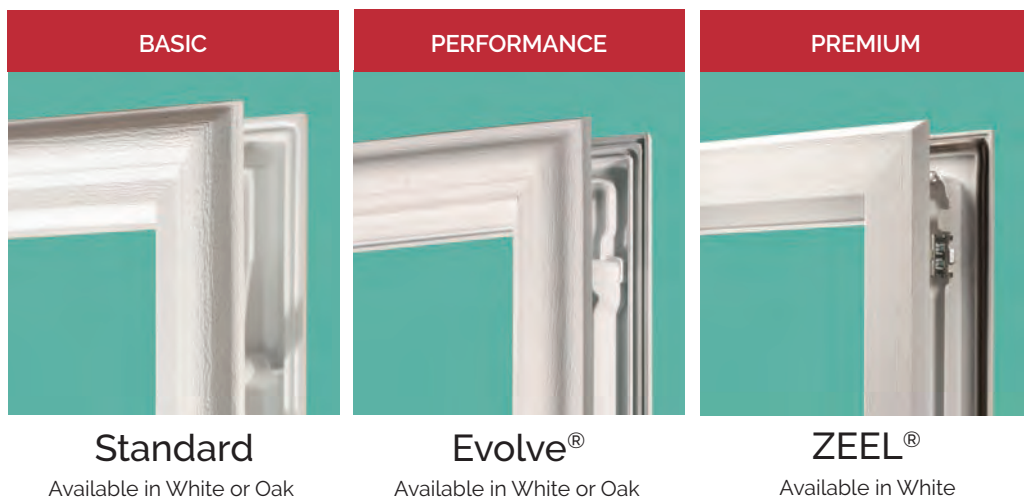

Doorglass frames

We offer the widest array of doorglass frame styles, colors, and materials in the industry to meet specific needs.

Feature/Benefit	Standard White	Standard Oak	Evolve White	Evolve Oak	ZEEL	Evolve SDL White/Oak	Craftsman White	Craftsman Oak Mahogany	Spotlights	Severe Weather Hurricane
Frame Material	SolarShield	FiberPro®	SolarShield	FiberPro	FiberMate Plus®	FiberMate®	SolarShield	FiberMate	FiberMate	Aluminum
Compression seal No squeeze out			■	■	■	■			■	
Designed to reduce scalloping				■	■	■		■	■	■
Best defense against air and water infiltration			■	■	■	■			■	■
No screw covers					■					
Auto-aligning screw covers			■	■			■	■	■	■
Heat tolerant					■	■		■	■	■
Paints without adhesion promoter		■		■	■	■		■	■	
Stainable		■		■	■	■		■	■	
No finishing required	■		■				■			■
Impact-rated for FL and TX hurricane zones										■
Flat Profile					■		■	■	■	■