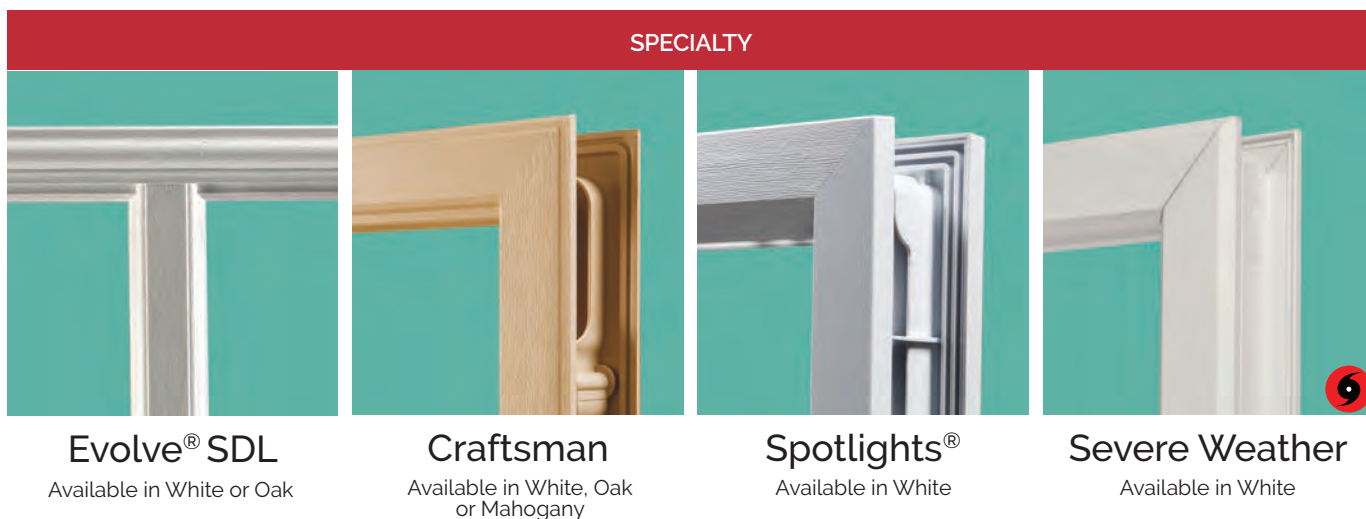

Doorglass frames

We offer the widest array of doorglass frame styles, colors, and materials in the industry to meet specific needs.

Feature/Benefit	Standard White	Standard Oak	Evolve White	Evolve Oak	ZEEL	Evolve SDL White/Oak	Craftsman White	Craftsman Oak Mahogany	Spotlights	Severe Weather Hurricane
Frame Material	SolarShield	FiberPro®	SolarShield	FiberPro	FiberMate Plus®	FiberMate®	SolarShield	FiberMate	FiberMate	Aluminum
Compression seal No squeeze out			■	■	■	■			■	
Designed to reduce scalloping				■	■	■		■	■	■
Best defense against air and water infiltration			■	■	■	■			■	■
No screw covers					■					
Auto-aligning screw covers			■	■			■	■	■	■
Heat tolerant					■	■		■	■	■
Paints without adhesion promoter		■		■	■	■		■	■	
Stainable		■		■	■	■		■	■	
No finishing required	■		■				■			■
Impact-rated for FL and TX hurricane zones										■
Flat Profile					■		■	■	■	■