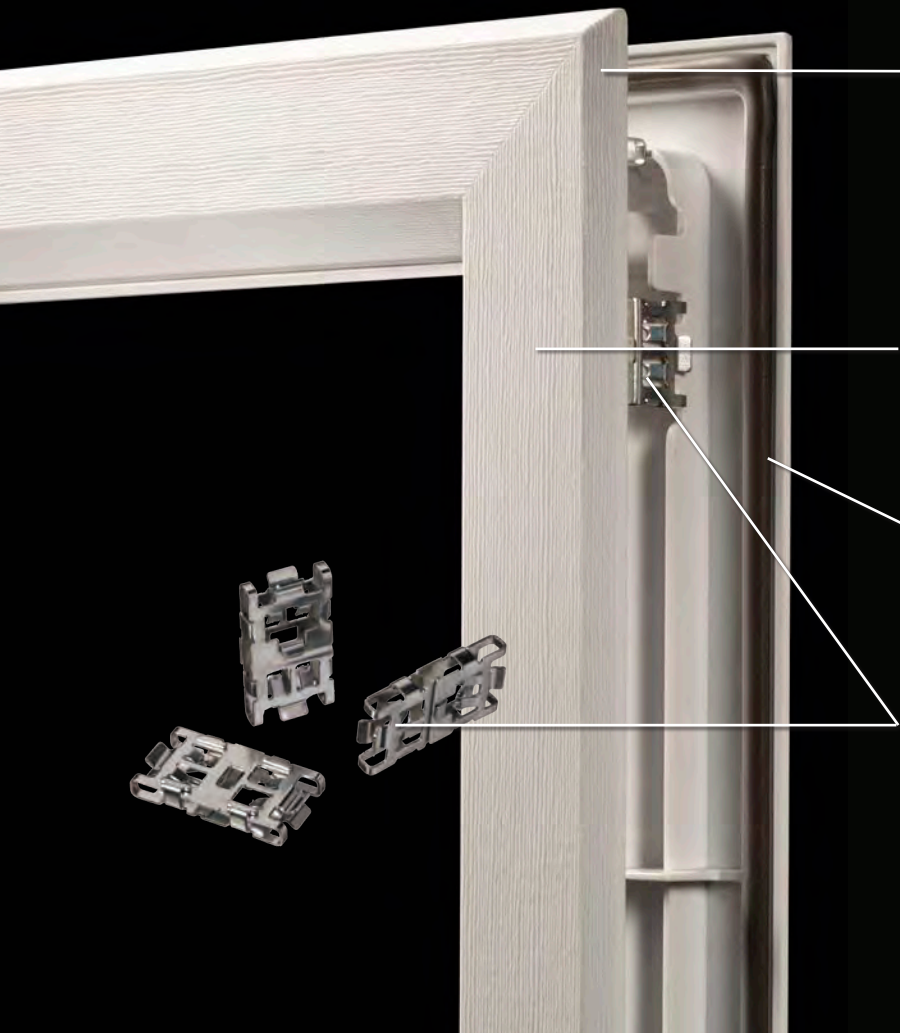

Meet ZEEL®

A minimal design with endless opportunities.

ZEEL is a sleek, versatile frame designed to be stained or painted that blends seamlessly into the entry door, allowing the doorglass to take center stage. This **clean, low-profile look** offers an alternative to flush glazed doors that provides the benefits of a frame system with the style homeowners desire.

Resolve® sealant is immune to squeeze out and doesn't degrade over time, reducing service calls and warranty issues. This clean thermoset foam seal can be repositioned and stays consistent over time.

ZEEL eliminates the need for screws and cumbersome screw hole covers with an innovative clip system. This allows each frame to sit flush, streamlining installation and greatly reducing installation time and effort. This efficient installation offers an alternative to costly flush glazed doors.