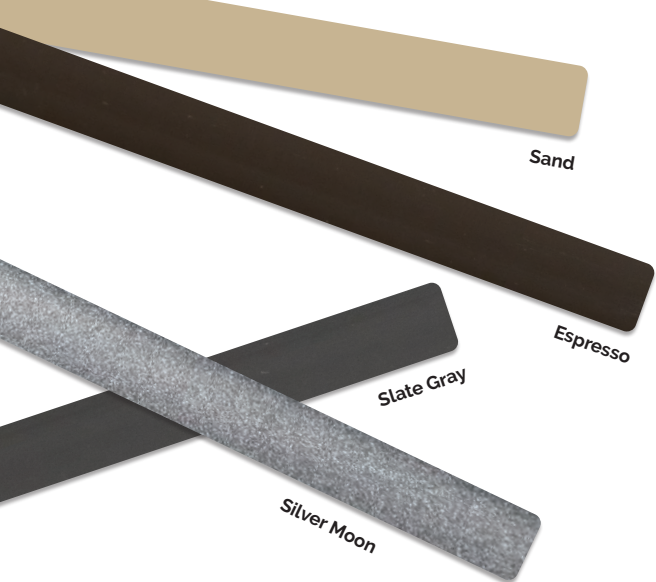

8 x 80

8 x 36

7 x 64
TILT ONLY

Tan

22 x 64
20 x 64

22 x 80

22 x 36

8 x 64

8 x 80

blink | ENTRY DOORGLASS

Premium Colors

Espresso, Sand, Silver Moon, or Slate Gray

 Sizes Available in Severe Weather.

Frames

Spotlights®
Doorglass

Opticks
Textured Glass