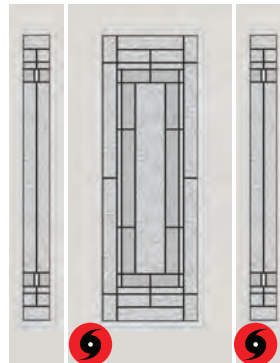

0864-PEM • 2264-PEM • 0764-PEM