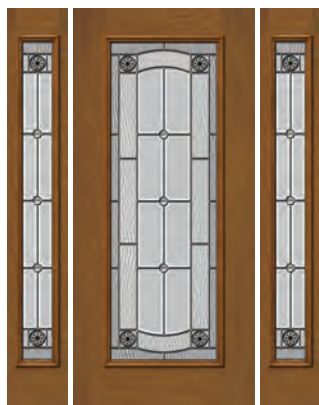

0864-ELN • 2264-ELN • 0764-ELN