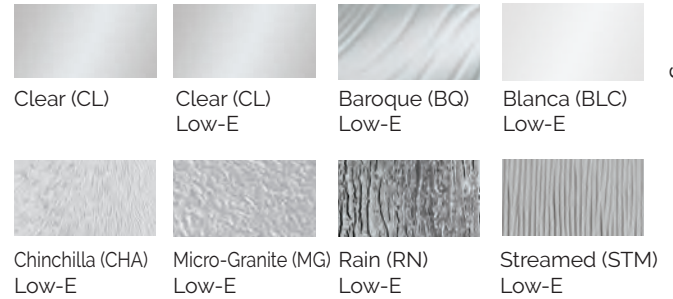

Glass Options