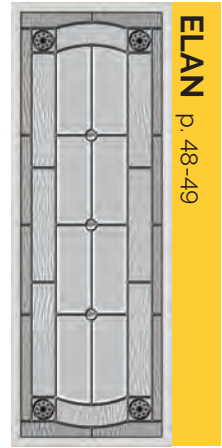

JAMESTON p. 56-57