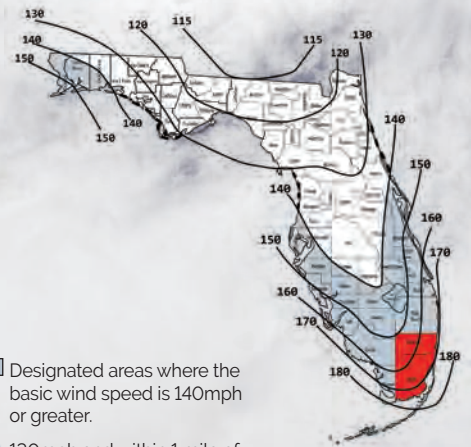

- Designated areas where the basic wind speed is 140mph or greater.
- 130mph and within 1 mile of the coast.
- HIGH VELOCITY HURRICANE ZONE
 Broward and Dade County

TEXAS DESIGNATED CATASTROPHE AREAS

Decorative Doorglass Overview