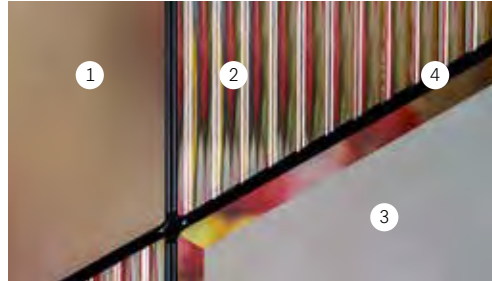

# BOLERO DOORGLASS

Bold Contemporary Design Provides Instant Curb Appeal

PRIVACY: 8/10

1. Screen
2. Wide Reed
3. Satin Bevels
4. Black Caming

22x64 - 22x80  
3100BO - 3280BO

7x64  
3026BO

22x48  
3248BO

8x48  
3848BO