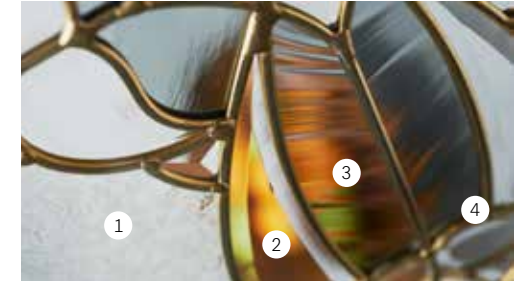

# BEVEL CLUSTER DOORGLASS

A Classic Floral Inspired Design With Exceptional Privacy

PRIVACY: 7/10

- 1. Glue Chip
- 2. Clear Bevel
- 3. Gray Baroque
- 4. Brass Caming

RECTANGULAR TRANSOM

ELLIPTICAL TRANSOM

HALF ROUND TRANSOM

ALTERNATE GLUE CHIP  
RECTANGULAR TRANSOM

ALTERNATE GLUE CHIP  
ELLIPTICAL TRANSOM

22 x 64  
22 x 80

7 x 64  
8 x 80

7 x 64

22 x 48

8 x 48

8 x 48