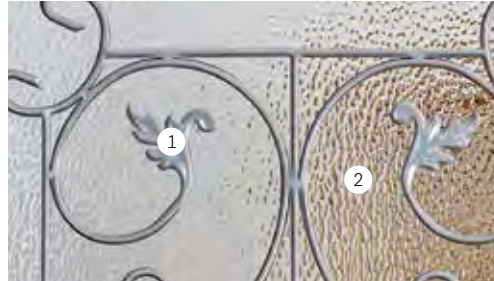

# VINEYARD DOORGLASS

This Modern Design Perfectly Accentuates The Entrance To Any Home

**RSL**

A Novatech Company

# VINEYARD DOORGLASS

This Modern Design Perfectly Accentuates The Entrance To Any Home

PRIVACY: 9/10

1. Silver Wrought Iron
2. Hammered Glass

22x64  
3100VI

7x64  
3026VI

22x48  
3248VI

8x48  
3848VI