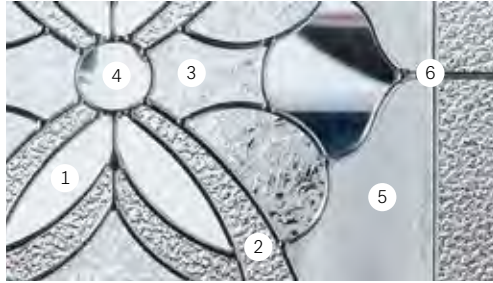

BLOSSOM DOORGLASS

A Timeless, Symmetrical Floral Design Blending Elegance And Privacy