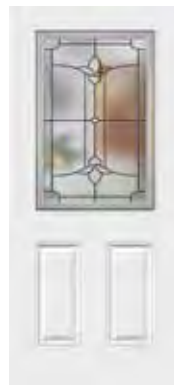

# LIBERTY DOORGLASS

Timeless Design That Accentuates Your Home While Providing Privacy

PRIVACY: 7/10

- 1. Pebble
- 2. Pear
- 3. Clear Glass
- 4. Black Caming

22x64  
3100LB

7x64  
3026LB

22x48  
3248LB

8x48  
3848LB