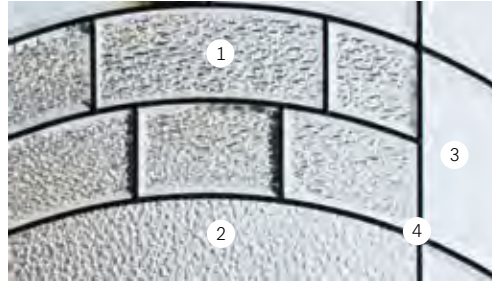

PARAGON DOORGLASS

Elegant And Appealing Arch Top Design Provides Medium Privacy

PRIVACY: 6/10

1. Beveled Granite
2. Granite
3. Clear Bevel
4. Black Patina Caming