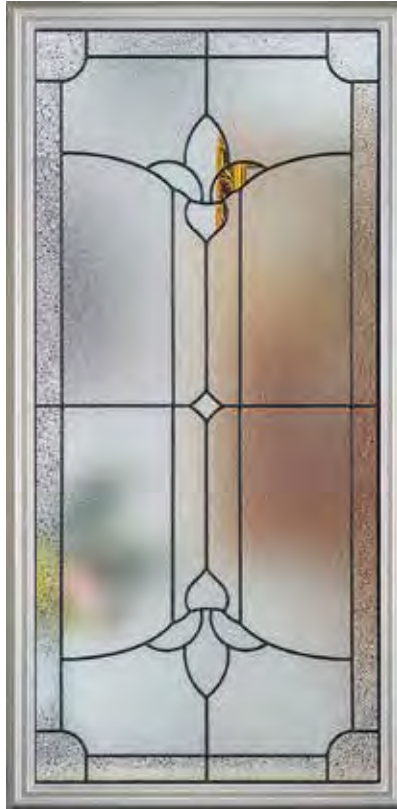

LIBERTY DOORGLASS

Timeless Design That Accentuates Your Home While Providing Privacy

PRIVACY: 7/10

1. Pebble
2. Pear
3. Clear Glass
4. Black Caming