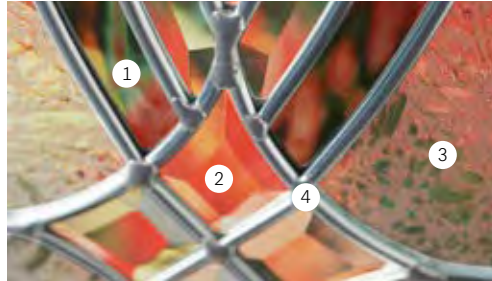

ROYAL DOORGLASS

A Regal Diamond Patterned Glass Providing Style And Privacy

PRIVACY: 8/10

1. Gray Waterglass
2. Clear Bevel
3. Glue Chip
4. Zinc Caming