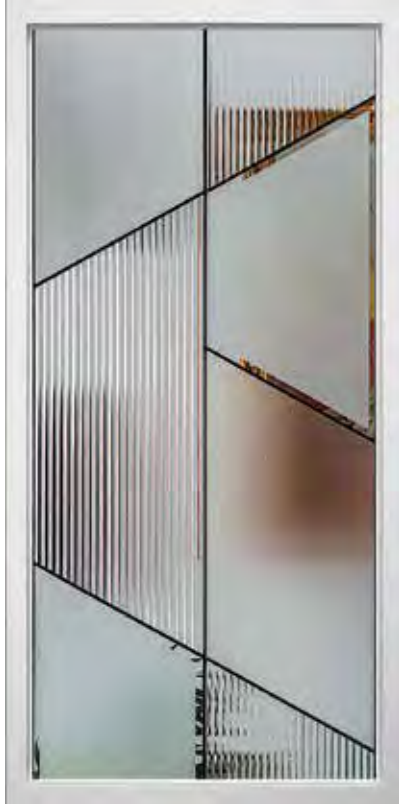

# **BOLERO DOORGLASS**

Bold Contemporary Design Provides Instant Curb Appeal

A Novatech Company

# BOLERO DOORGLASS

Bold Contemporary Design Provides Instant Curb Appeal

PRIVACY: 8/10

1. Screen
2. Wide Reed
3. Satin Bevels
4. Black Caming

22x64 - 22x80  
3100BO - 3280BO

7x64  
3026BO

22x48  
3248BO

8x48  
3848BO